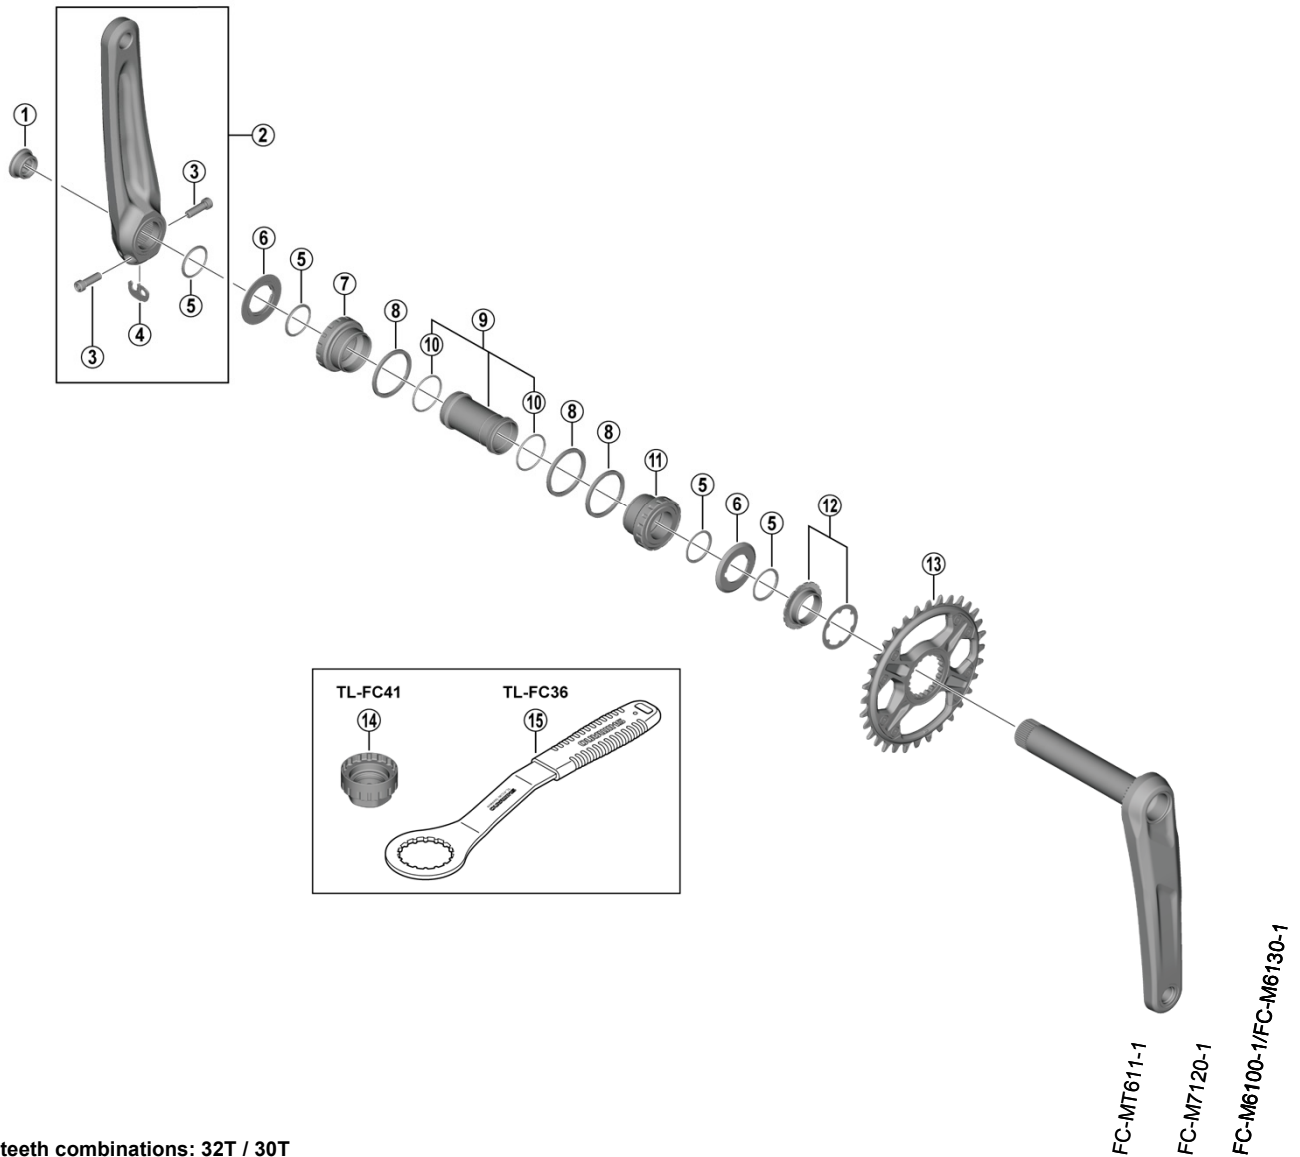

DEORE Crankset FC-M6120-1 SM-BB52

• Chaining teeth combinations: 32T / 30T

ITEM NO.	SHIMANO CODE NO.	DESCRIPTION	INTERCHANGEABILITY		
			FC-MT611-1	FC-MT120-1	FC-M6100-1/FC-M6130-1
1	Y0J620000	Crank Arm Fixing Screw	A	A	A
2	Y0L198010	Left Hand Crank Arm Unit 170 mm	B	B	A
	Y0L198020	Left Hand Crank Arm Unit 175 mm	B	B	A
3	Y1GS00030	Clamp Screw (M6 x 19)	A		A
4	Y0J698050	Plate	A	A	A
5	Y1F316000	Ring	A	A	A
6	Y1MD14100	Spacer		B	
7	Y1RP98050	Left Hand Adapter (B.C.1.37" x 24T) English Thread (SM-BB52)	A		A
8	Y1F813000	Spacer (2.5 mm)	A		A
9	Y1J898060	Inner Cover & O-Ring	A		A
10	Y1TF21000	O-Ring	A		A
11	Y1RP98060	Right Hand Adapter (B.C.1.37" x 24T) English Thread (SM-BB52)	A		A
12	Y0L198030	Lock Ring & Washer	A	B	A
13	Y0L198040	Chaining 30T	B	B	A
	Y0L198050	Chaining 32T	B	B	A
14	Y13098720	TL-FC41 Front Chaining Direct Mount Tool	A	A	A
15	Y13098000	TL-FC36 Adapter Tool	A	A	A

A: Same parts.

B: Parts are usable, but differ in materials, appearance, finish, size, etc.

Absence of mark indicates non-interchangeability.

Specifications are subject to change without notice.

Jun.-2020-4757