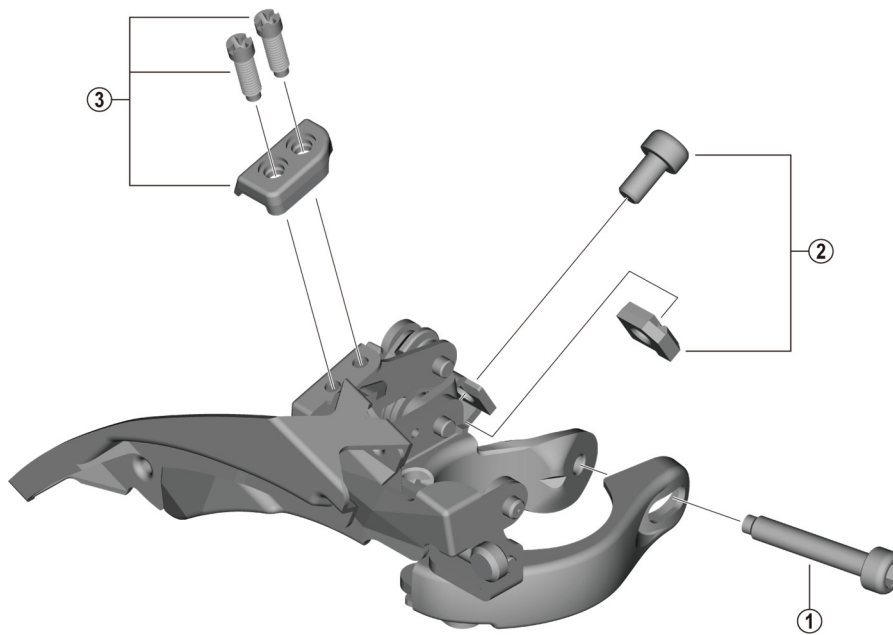

# TOURNEY Front Derailleur FD-TY600

ITEM NO.	SHIMANO CODE NO.	DESCRIPTION	INTERCHANGEABILITY		
			A	B	
1	Y2JG00070	Clamp screw (M5 x 29)			
2	Y5YS98010	Cable fixing nut and bolt (M5 x 9.8)	A		
3	Y2JD98010	Stroke adjust screws (M4 x 13) and plate	B		

A: Same parts.

B: Parts are usable, but differ in materials, appearance, finish, size, etc.

Absence of mark indicates non-interchangeability.

Specifications are subject to change without notice.

FD-TY500

Oct.-2022-4881