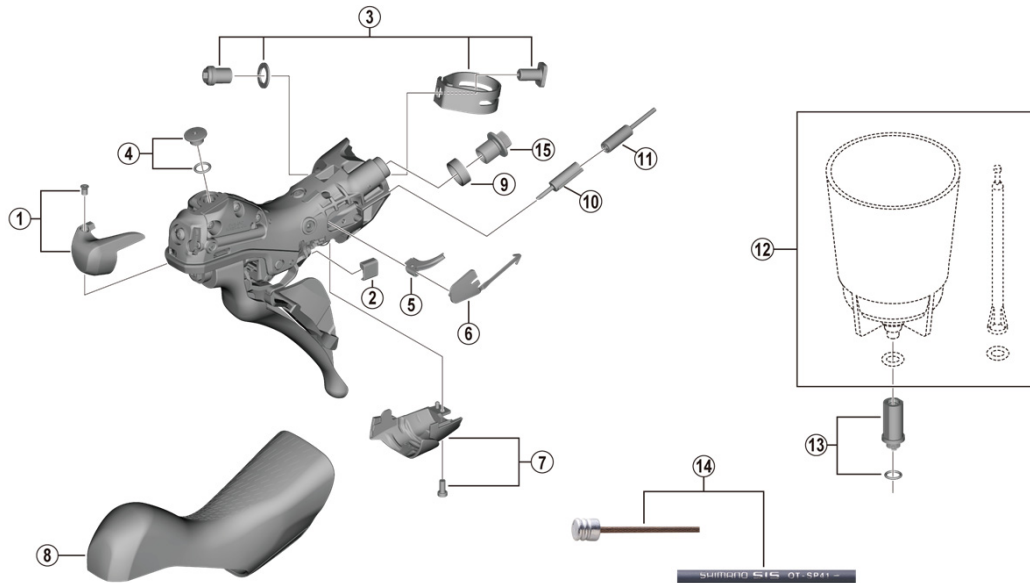

ULTEGRA Dual Control Lever (For Disc Brake)

**ST-R8025** (2x11-speed)

ST-R8120

ITEM NO.	SHIMANO CODE NO.	DESCRIPTION	INTERCHANGEABILITY	
1	Y0E098020	R.H. Name Plate R and Fixing Screw	B	
	Y0E198010	L.H. Name Plate L and Fixing Screw	B	
2	Y63X80000	Main Lever Support R	A	
	Y63X80010	Main Lever Support L	A	
3	Y0E098030	Clamp Band Unit Diameter (23.8 - 24.2 mm)		
4	Y0C698030	Bleed Screw and O-Ring	A	
	Y07X75000	SL Cable Guide R	A	
5	Y07V75000	SL Cable Guide L	A	
	Y00E75000	SL Cable Cover R	A	
6	Y0C574000	SL Cable Cover L	A	
	Y0C698040	R.H. Unit Cover R and Fixing Screw	A	
7	Y0C598020	L.H. Unit Cover L and Fixing Screw	A	
	Y0E098010	Bracket Covers (Pair)	B	
9	Y0C514000	Joint Support Ring	A	
10	Y63Z27000	Outer Cap with Short Tongue for ST	A	
11	Y63Z28000	Outer Cap with Long Tongue	A	
12	ESMDISCBP	Funnel and Oil Stopper	A	
13	Y0C698050	Funnel Adapter and O-Ring	A	
14	Y63Z98910	OT-SP41 polymer coated shift cable sets (Black) • Outer cap with short tongue for ST-9000 (2 pcs.) • Outer cap with long tongue (3 pcs.) • Sealed outer cap for Rear Derailleur (1 pc.) • Inner end cap (2 pcs.) • Cover with tongue for rear derailleur (1 pc.)	A	
	Y63Z98920	OT-SP41 polymer coated shift cable sets (White) • Outer cap with short tongue for ST-9000 (2 pcs.) • Outer cap with long tongue (3 pcs.) • Sealed outer cap for Rear Derailleur (1 pc.) • Inner end cap (2 pcs.) • Cover with tongue for rear derailleur (1 pc.)	A	
	Y63Z98930	OT-SP41 polymer coated shift cable sets (Red) • Outer cap with short tongue for ST-9000 (2 pcs.) • Outer cap with long tongue (3 pcs.) • Sealed outer cap for Rear Derailleur (1 pc.) • Inner end cap (2 pcs.) • Cover with tongue for rear derailleur (1 pc.)	A	
	Y63Z98940	OT-SP41 polymer coated shift cable sets (High-tech gray) • Outer cap with short tongue for ST-9000 (2 pcs.) • Outer cap with long tongue (3 pcs.) • Sealed outer cap for Rear Derailleur (1 pc.) • Inner end cap (2 pcs.) • Cover with tongue for rear derailleur (1 pc.)	A	
	Y63Z98980	OT-SP41 polymer coated shift cable sets (Orange) • Outer cap with short tongue for ST-9000 (2 pcs.) • Outer cap with long tongue (3 pcs.) • Sealed outer cap for Rear Derailleur (1 pc.) • Inner end cap (2 pcs.) • Cover with tongue for rear derailleur (1 pc.)	A	
	Y63Z98990	OT-SP41 polymer coated shift cable sets (Green) • Outer cap with short tongue for ST-9000 (2 pcs.) • Outer cap with long tongue (3 pcs.) • Sealed outer cap for Rear Derailleur (1 pc.) • Inner end cap (2 pcs.) • Cover with tongue for rear derailleur (1 pc.)	A	
	Y63Z98991	OT-SP41 polymer coated shift cable sets (Blue) • Outer cap with short tongue for ST-9000 (2 pcs.) • Outer cap with long tongue (3 pcs.) • Sealed outer cap for Rear Derailleur (1 pc.) • Inner end cap (2 pcs.) • Cover with tongue for rear derailleur (1 pc.)	A	
	Y63Z98992	OT-SP41 polymer coated shift cable sets (Yellow) • Outer cap with short tongue for ST-9000 (2 pcs.) • Outer cap with long tongue (3 pcs.) • Sealed outer cap for Rear Derailleur (1 pc.) • Inner end cap (2 pcs.) • Cover with tongue for rear derailleur (1 pc.)	A	
15	Y8RD02000	Flange Flare Nut (M9/Black)	A	