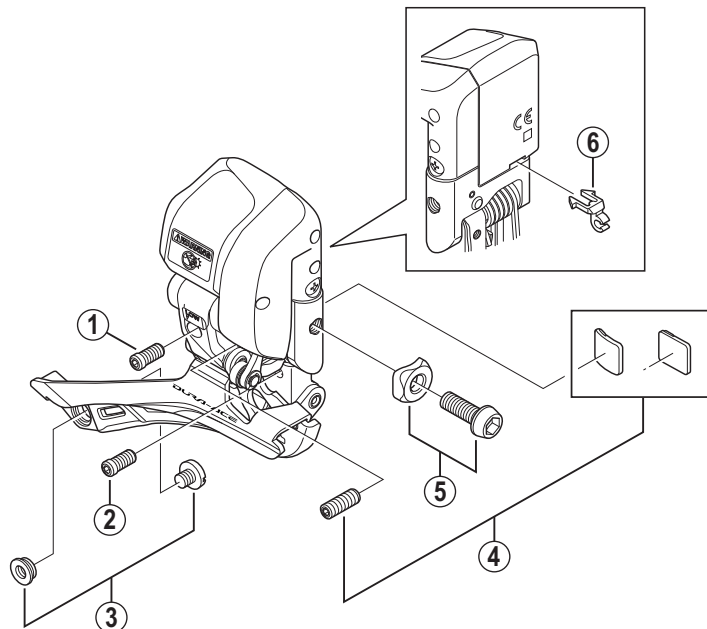

# DURA-ACE Front Derailleur FD-9070

ITEM NO.	SHIMANO CODE NO.	DESCRIPTION	INTERCHANGEABILITY	
1	Y6AM82210	LOW Adjust Bolt (M4 x 8/Silver)	A	
2	Y6AM82200	TOP Adjust Bolt (M4 x 8/Black)	A	
3	Y5C298060	Chain Guide Fixing Screw (M4 x 4) & Nut	A	
4	Y5LF98010	Support Bolt & Plate (Round type/Flat type)	A	
5	Y5NR98010	Clamp Bolt (M5 x 14) & Radius Washer		
6	Y5NR000E0	Cable Guide		
7	Y5A407050	Clamp Bolt (M5 x 15)		A
8	Y5LG98040	Adapter (2 pcs.) for $\varnothing 28.6$ mm	A	

A: Same parts.

B: Parts are usable, but differ in materials, appearance, finish, size, etc.

Absence of mark indicates non-interchangeability.

Specifications are subject to change without notice.

FD-7970-F  
FD-9000