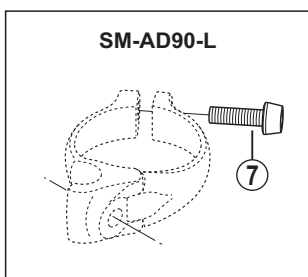

# DURA-ACE Front Derailleur FD-9070

ITEM NO.	SHIMANO CODE NO.	DESCRIPTION	INTERCHANGEABILITY	
1	Y6AM82210	LOW Adjust Bolt (M4 x 8/Silver)	A	
2	Y6AM82200	TOP Adjust Bolt (M4 x 8/Black)	A	
3	Y5C298060	Chain Guide Fixing Screw (M4 x 4) & Nut	A	
4	Y5LF98010	Support Bolt & Plate (Round type/Flat type)	A	
5	Y5NR98010	Clamp Bolt (M5 x 14) & Radius Washer		
6	Y5NR000E0	Cable Guide		
7	Y5A407050	Clamp Bolt (M5 x 15)		A
8	Y5LG98040	Adapter (2 pcs.) for $\varnothing 28.6$ mm	A	

A: Same parts.

B: Parts are usable, but differ in materials, appearance, finish, size, etc.

Absence of mark indicates non-interchangeability.

Specifications are subject to change without notice.

FD-7970-F  
FD-9000