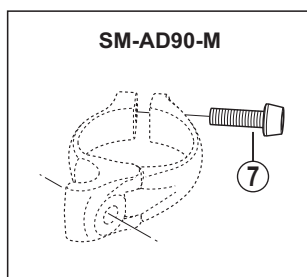

# DURA-ACE Front Derailleur FD-9070

ITEM NO.	SHIMANO CODE NO.	DESCRIPTION	INTERCHANGEABILITY	
1	Y6AM82210	LOW Adjust Bolt (M4 x 8/Silver)	A	
2	Y6AM82200	TOP Adjust Bolt (M4 x 8/Black)	A	
3	Y5C298060	Chain Guide Fixing Screw (M4 x 4) & Nut	A	
4	Y5LF98010	Support Bolt & Plate (Round type/Flat type)	A	
5	Y5NR98010	Clamp Bolt (M5 x 14) & Radius Washer		
6	Y5NR000E0	Cable Guide		
7	Y5A407050	Clamp Bolt (M5 x 15)		A
8	Y5LG98040	Adapter (2 pcs.) for $\varnothing 28.6$ mm	A	

A: Same parts.

B: Parts are usable, but differ in materials, appearance, finish, size, etc.

Absence of mark indicates non-interchangeability.

Specifications are subject to change without notice.

FD-7970-F  
FD-9000