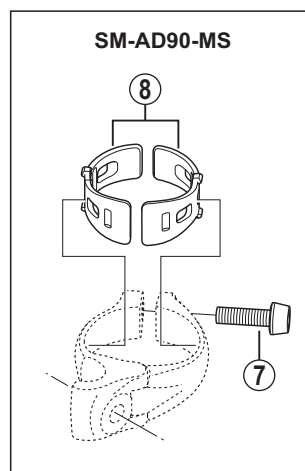

# DURA-ACE Front Derailleur FD-9070

ITEM NO.	SHIMANO CODE NO.	DESCRIPTION	INTERCHANGEABILITY	
1	Y6AM82210	LOW Adjust Bolt (M4 x 8/Silver)	A	
2	Y6AM82200	TOP Adjust Bolt (M4 x 8/Black)	A	
3	Y5C298060	Chain Guide Fixing Screw (M4 x 4) & Nut	A	
4	Y5LF98010	Support Bolt & Plate (Round type/Flat type)	A	
5	Y5NR98010	Clamp Bolt (M5 x 14) & Radius Washer		
6	Y5NR000E0	Cable Guide		
7	Y5A407050	Clamp Bolt (M5 x 15)		A
8	Y5LG98040	Adapter (2 pcs.) for $\varnothing 28.6$ mm	A	

A: Same parts.

B: Parts are usable, but differ in materials, appearance, finish, size, etc.

Absence of mark indicates non-interchangeability.

Specifications are subject to change without notice.

FD-7970-F  
FD-9000