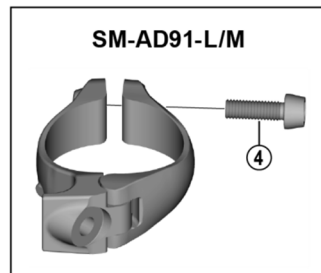

DURA-ACE Front Derailleur

FD-R9150 (2x11-speed)

ITEM NO.	SHIMANO CODE NO.	DESCRIPTION
1	Y5P6001D0	Adjust Bolt
2	Y5ZW98010	Support Bolt & Plate
3	Y5ZW98020	Clamp Bolt & Radius Washer
4	Y5ZS39000	Clamp Bolt (M5 x 17)
5	Y5P198030	Clamp Band Adapter Unit for S-size / Diameter 28.6 mm (1-1/8")
6	Y5ZW00031	Plug Cover