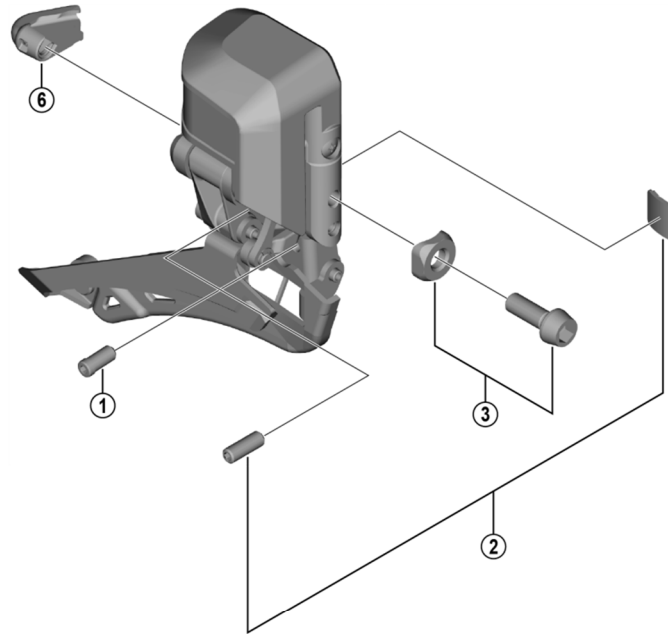

DURA-ACE Front Derailleur

FD-R9150 (2x11-speed)

ITEM NO.	SHIMANO CODE NO.	DESCRIPTION
1	Y5P6001D0	Adjust Bolt
2	Y5ZW98010	Support Bolt & Plate
3	Y5ZW98020	Clamp Bolt & Radius Washer
4	Y5ZS39000	Clamp Bolt (M5 x 17)
5	Y5P198030	Clamp Band Adapter Unit for S-size / Diameter 28.6 mm (1-1/8")
6	Y5ZW00031	Plug Cover