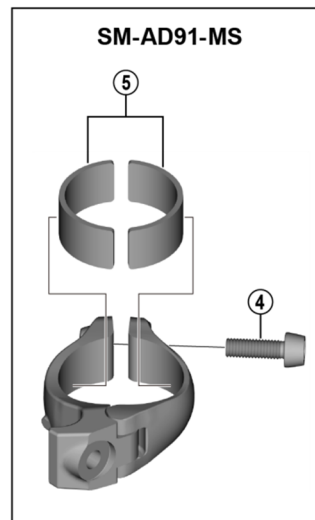

DURA-ACE Front Derailleur

FD-R9150 (2x11-speed)

ITEM NO.	SHIMANO CODE NO.	DESCRIPTION
1	Y5P6001D0	Adjust Bolt
2	Y5ZW98010	Support Bolt & Plate
3	Y5ZW98020	Clamp Bolt & Radius Washer
4	Y5ZS39000	Clamp Bolt (M5 x 17)
5	Y5P198030	Clamp Band Adapter Unit for S-size / Diameter 28.6 mm (1-1/8")
6	Y5ZW00031	Plug Cover