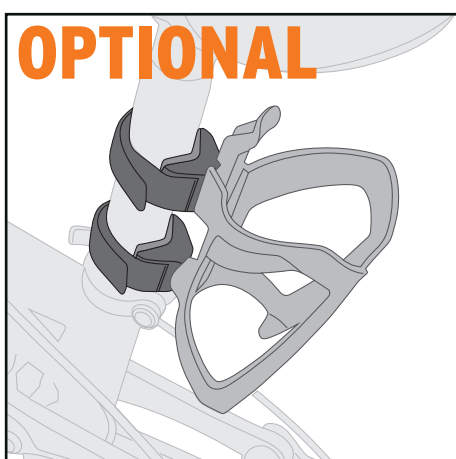

from
160 - 250 mm

from
50 - 80 mm

Strap for seatpost fastening.

from
70-110 mm

from
25 - 35 mm