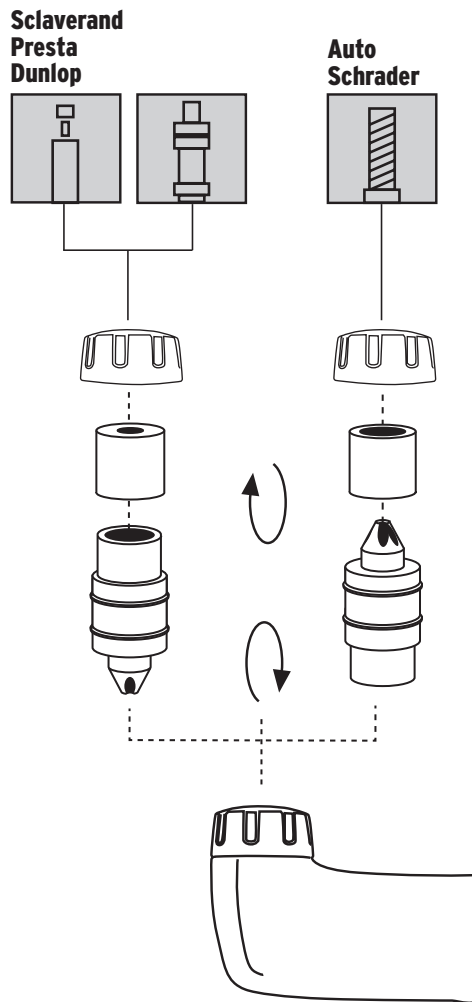

Dunlop

**Auto
Schrader**

**Sclaverand
Presta**

EN. ROOKIE XS

Plastic mini pump suitable for all valve types.