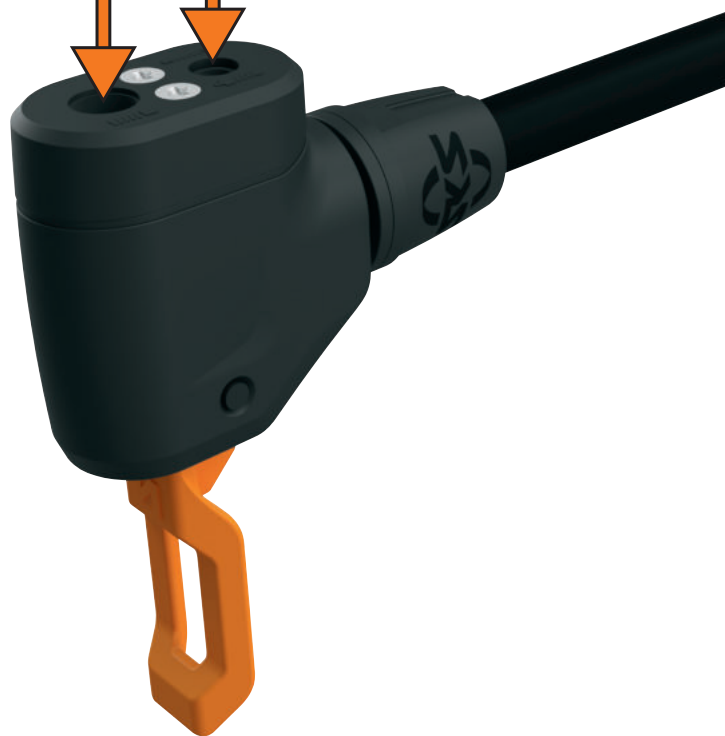

MAX 16 BAR      MAX 232 PSI

**MV EASY**

LEICHTER  
DICHTUNGS-  
WECHSEL!

EASY SEALING  
CHANGE

SCLAVERAND  
PRESTA

DUNLOP

AUTO  
SCHRADER

**EN. RENNKOMPRESSOR NXT**

Professional floor pump with extra long high pressure hose, 120 cm. Cast-iron foot and solid steel tube. Fold up feet for space-saving transport. Precision gauge.

PRO

COMFORT

ECO